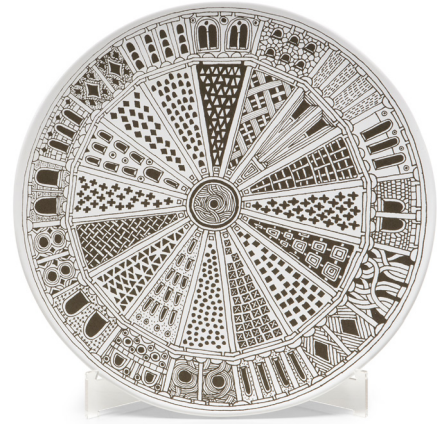

■ A13401X

■ A13402X

■ A13403X

■ A13404X

■ A13405X

■ A13406X

■ A13407X

■ A13408X

■ A13409X

SCHEMA'S

VASE

14cm x 14cm H 32cm
5,51" x 5,51" H 12,6"

PUMO

13cm x 13cm H 20cm
5,12" x 5,12" H 7,87"

Decorative Plate

40cm x 40cm H 3cm
15,75" x 15,75" H 1,18"

Mug Decorativo

8cm x 8cm H 10cm
3,15" x 3,15" H 3,94"

FINISHINGS

Finishing

WHITE

OLIVE