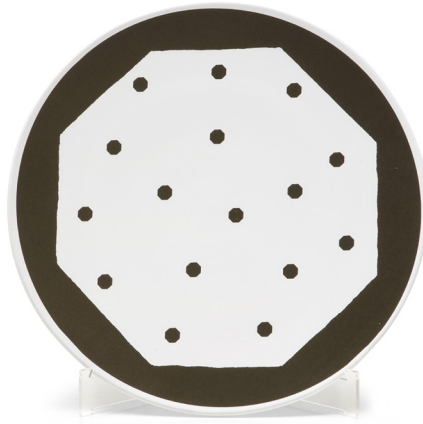

■ A13401X

■ A13402X

■ A13403X

■ A13404X

■ A13405X

■ A13406X

■ A13407X

■ A13408X

■ A13409X

SCHEMA'S

VASE

14cm x 14cm H 32cm
5,51" x 5,51" H 12,6"

PUMO

13cm x 13cm H 20cm
5,12" x 5,12" H 7,87"

Decorative Plate

40cm x 40cm H 3cm
15,75" x 15,75" H 1,18"

Mug Decorativo

8cm x 8cm H 10cm
3,15" x 3,15" H 3,94"

FINISHINGS

Finishing

WHITE

OLIVE