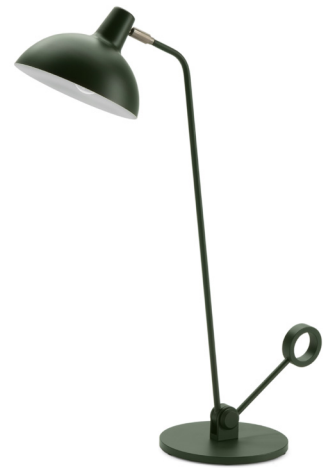

■ L500PBE

■ L500TBE

■ L500PVE

■ L500TVE

■ L500PPE

■ L500TPE

SCHEMA'S

STAND LAMP

H 150cm
H 59,06"

TABLE LAMP

H 59cm
H 23,23"

FINISHINGS

Frame finishing

MATT BLUE

MATT GREEN

MATT MARSALA